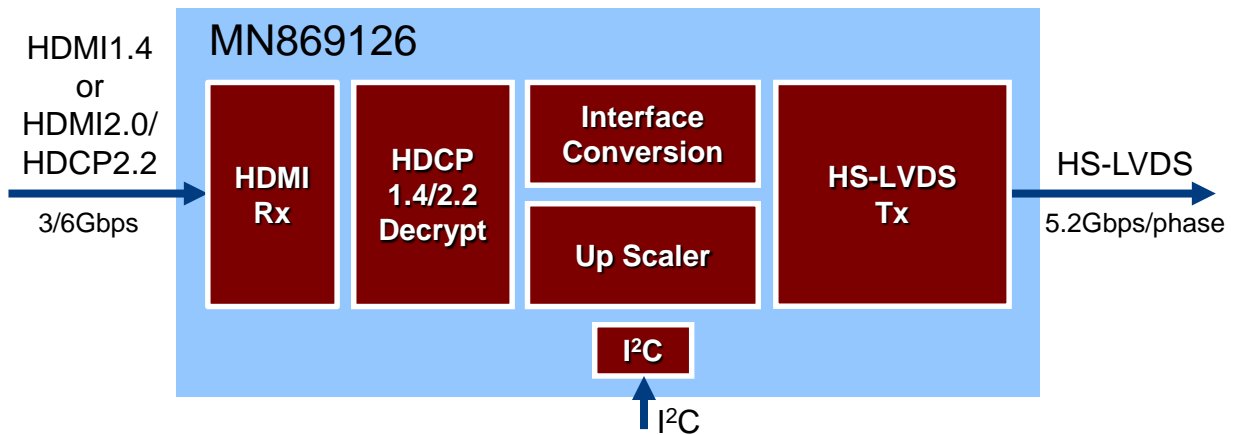

### ■ Overview

MN869126 is one of “HV series” that are high-speed interface bridge LSIs for 4K-video. This LSI enables to convert HDMI format to HS-LVDS format for 4K contents. HDMI inputs support HDMI2.0/1.4 with HDCP2.2/1.4 contents protection.

- **Input** : HDMI2.0/1.4 (max. 60Hz), HDCP2.2/1.4 support
- **Output** : HS-LVDS
- **Color space conversion**
- **Up-scale conversion (Option)**

\* 'HDMI' is a trademark or registered trademark of HDMI Licensing, LLC.

## Specifications

Function		Specifications
<b>Package</b>		Type: FBGA, Size: 17mm square
<b>I/O</b>	<b>HDMI input</b>	4 ports (HDMI2.0/1.4, HDCP2.2/1.4)
	<b>HS-LVDS output</b>	4 phase (20.8Gbps)
<b>Color Space Conversion</b>		Refer to the following table.
<b>Up-scale Conversion</b>		<ul style="list-style-type: none"> <li>• 2K to 4K Up-scale Conversion with Super Resolution (Option)</li> <li>* Frame Rate: 24Hz, 25Hz, 30Hz, 50Hz, 60Hz</li> </ul>
<b>Frame Rate Conversion</b>		None
<b>Audio</b>	<b>Input</b>	I <sup>2</sup> Sx4(8ch), SPDIFx1
	<b>Output</b>	I <sup>2</sup> Sx4(8ch), SPDIFx1
<b>Power</b>		1.2V/ 3.3V